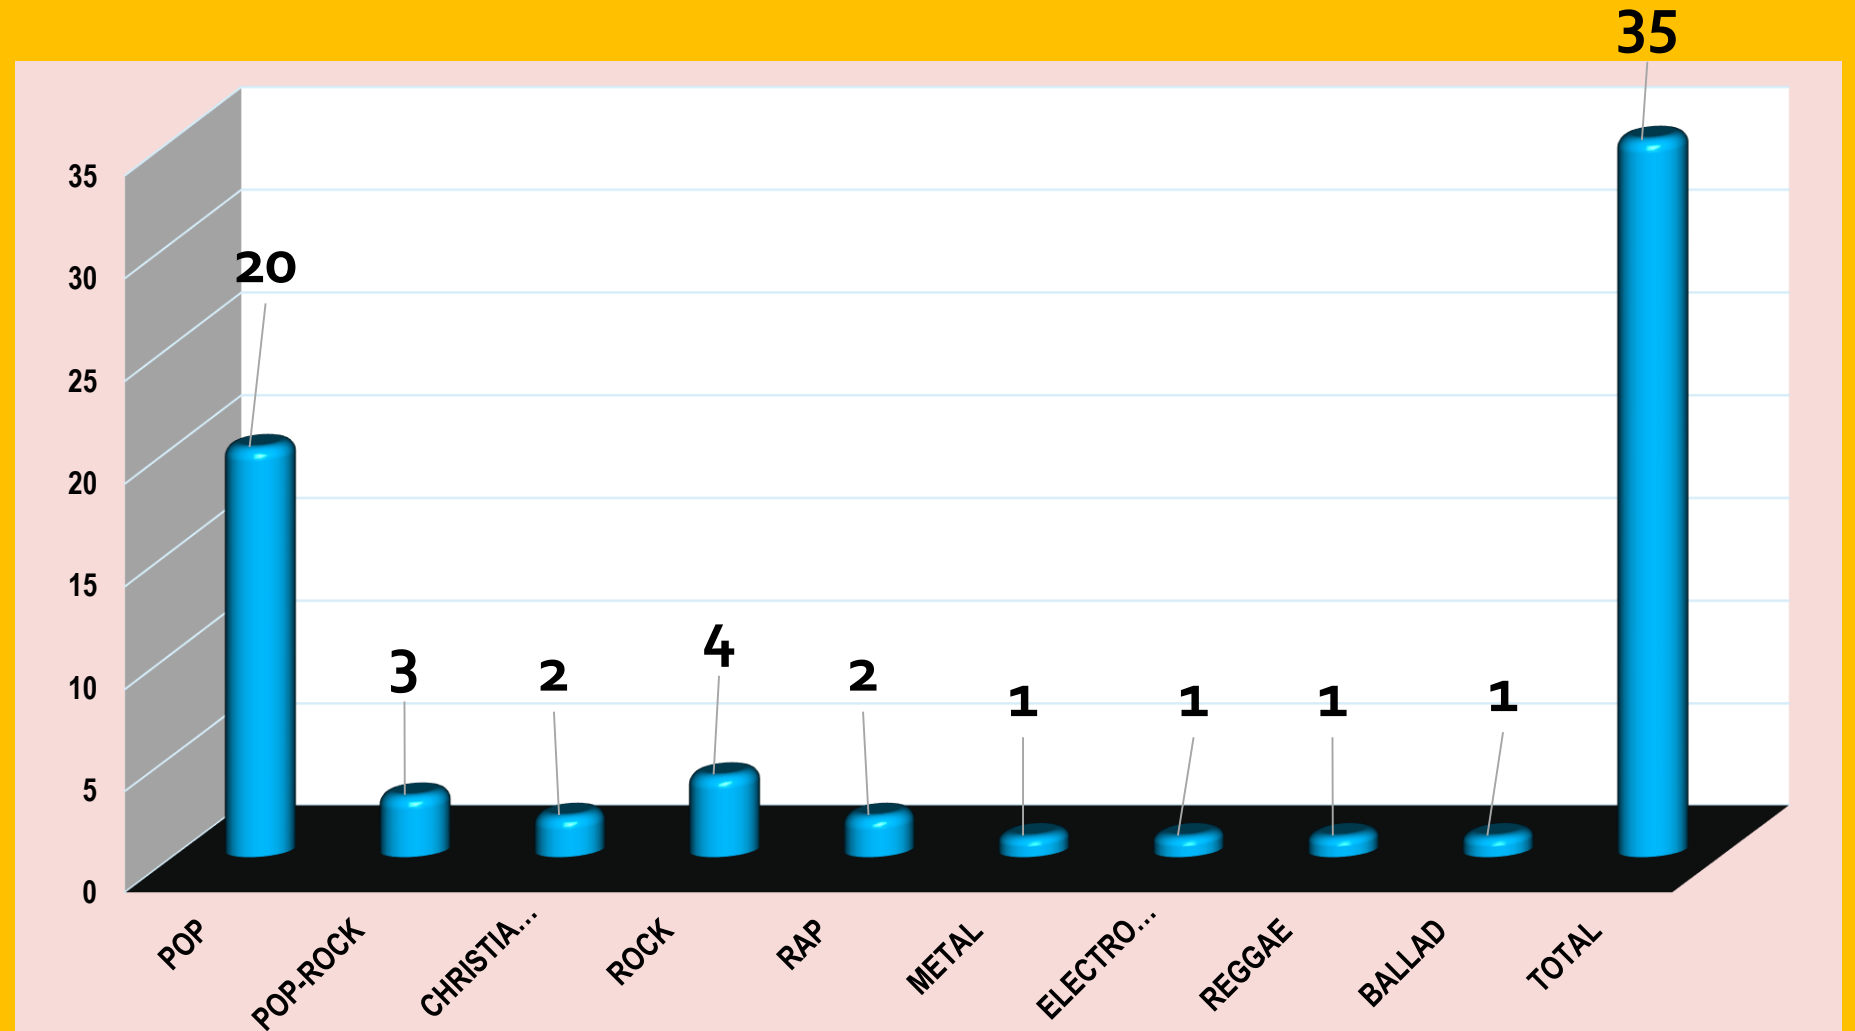

COMITÉ LOGÍSTICO:

EQUIPO ESTUDIANTIL

ISABELLA GARCIA 10-4 (Líder)

Number of Participants on the Qualifying Competition 2016

Gender

Participants for Categories

Categories for Levels

Musical Genres Performed

Musical Preferences by Gender

Winners For Levels