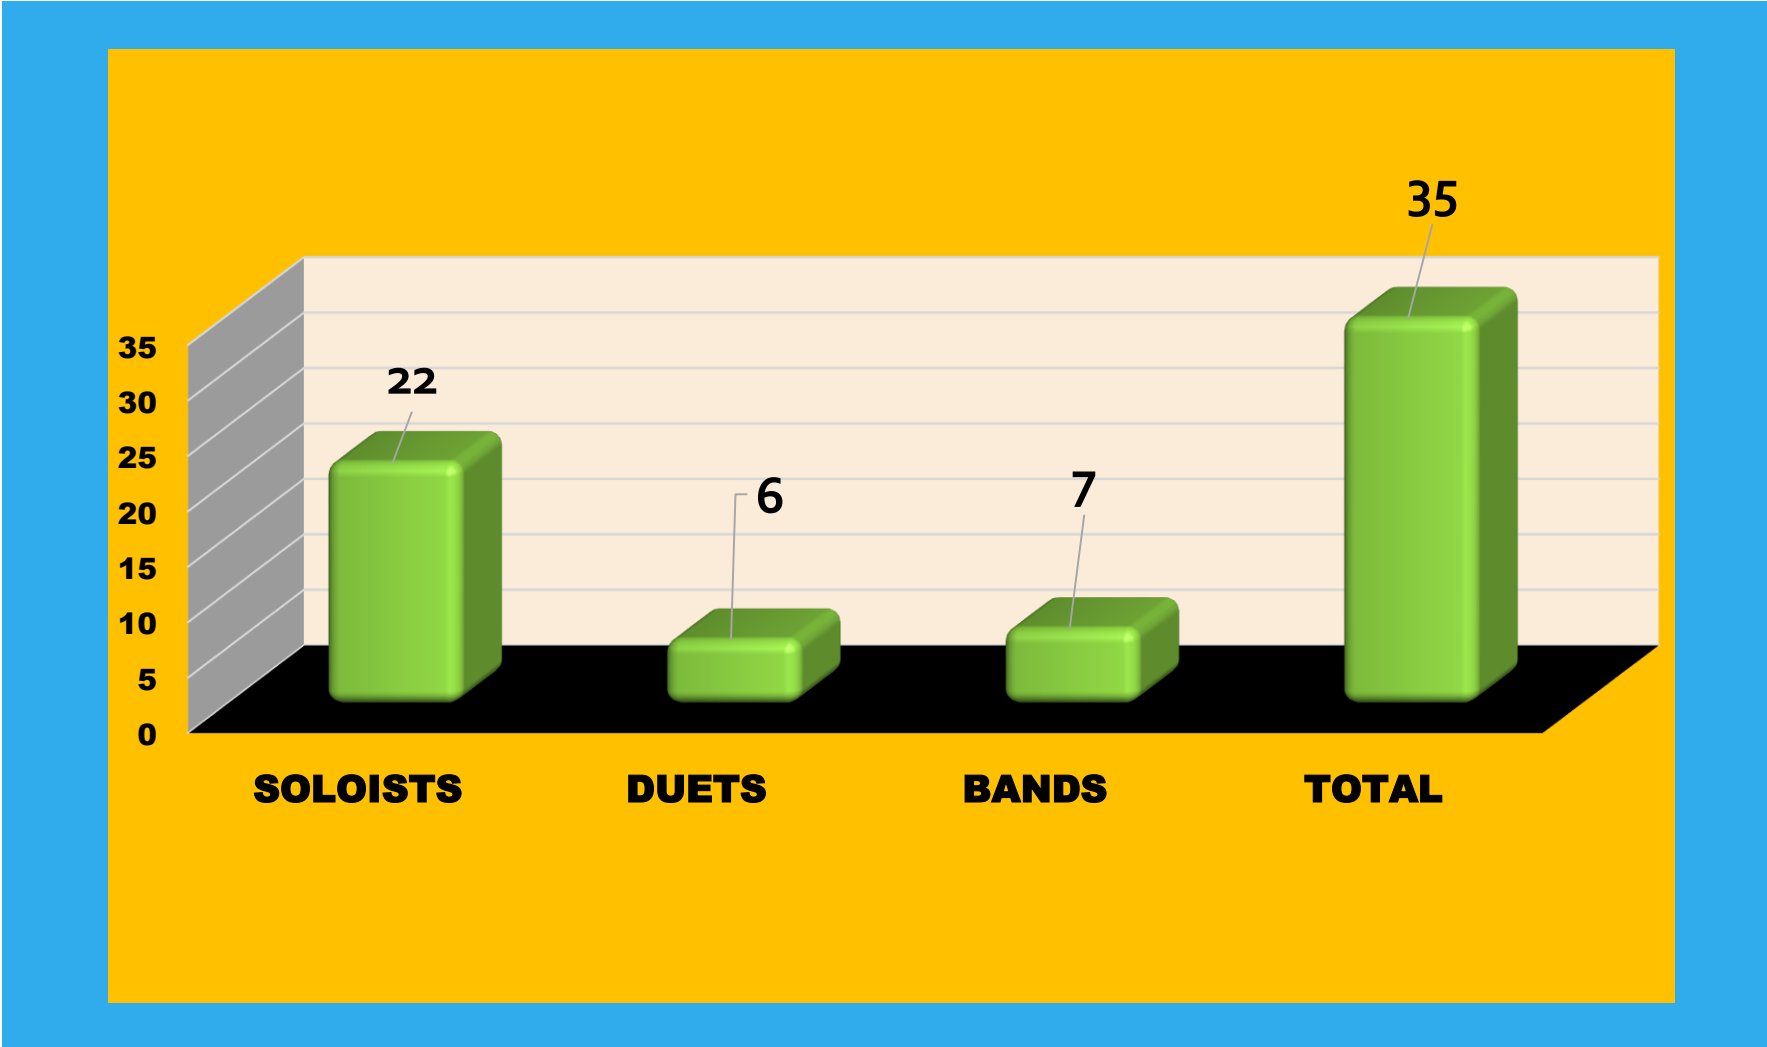

COMITÉ LOGÍSTICO:

EQUIPO ESTUDIANTIL

ISABELLA GARCIA 10-4 (Líder)

Number of Participants on the Qualifying Competition 2016

Gender

Participants for Categories

Categories for Levels

Musical Genres Performed

Musical Preferences by Gender

Winners For Levels