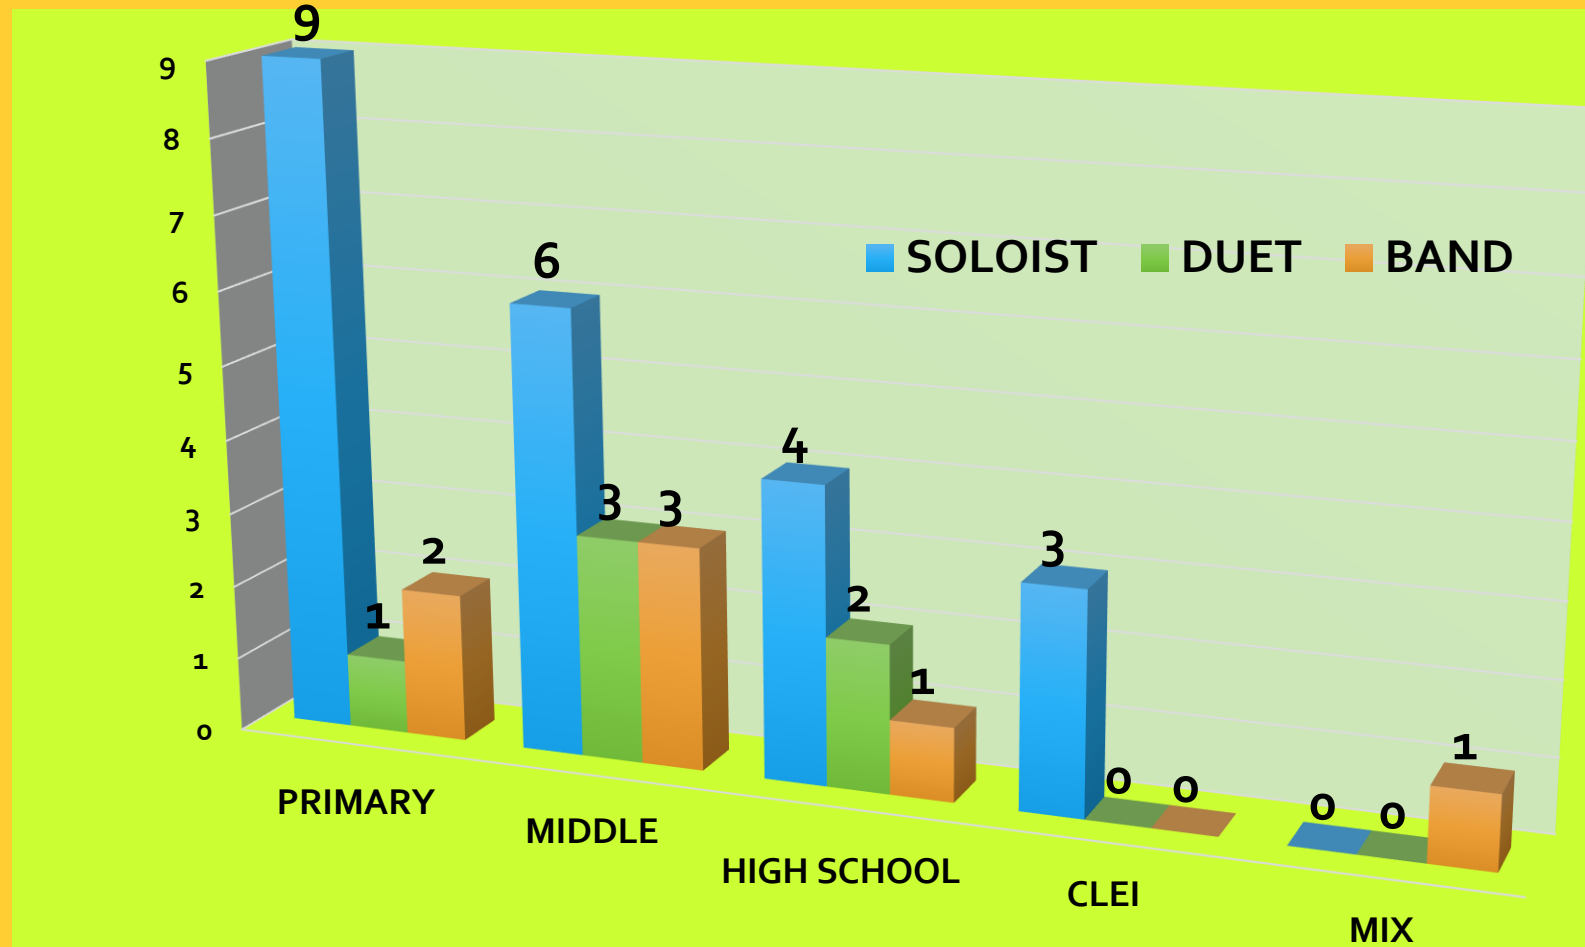

COMITÉ LOGÍSTICO:

EQUIPO ESTUDIANTIL

ISABELLA GARCIA 10-4 (Líder)

Number of Participants on the Qualifying Competition 2016

Gender

Participants for Categories

Categories for Levels

Musical Genres Performed

Musical Preferences by Gender

Winners For Levels