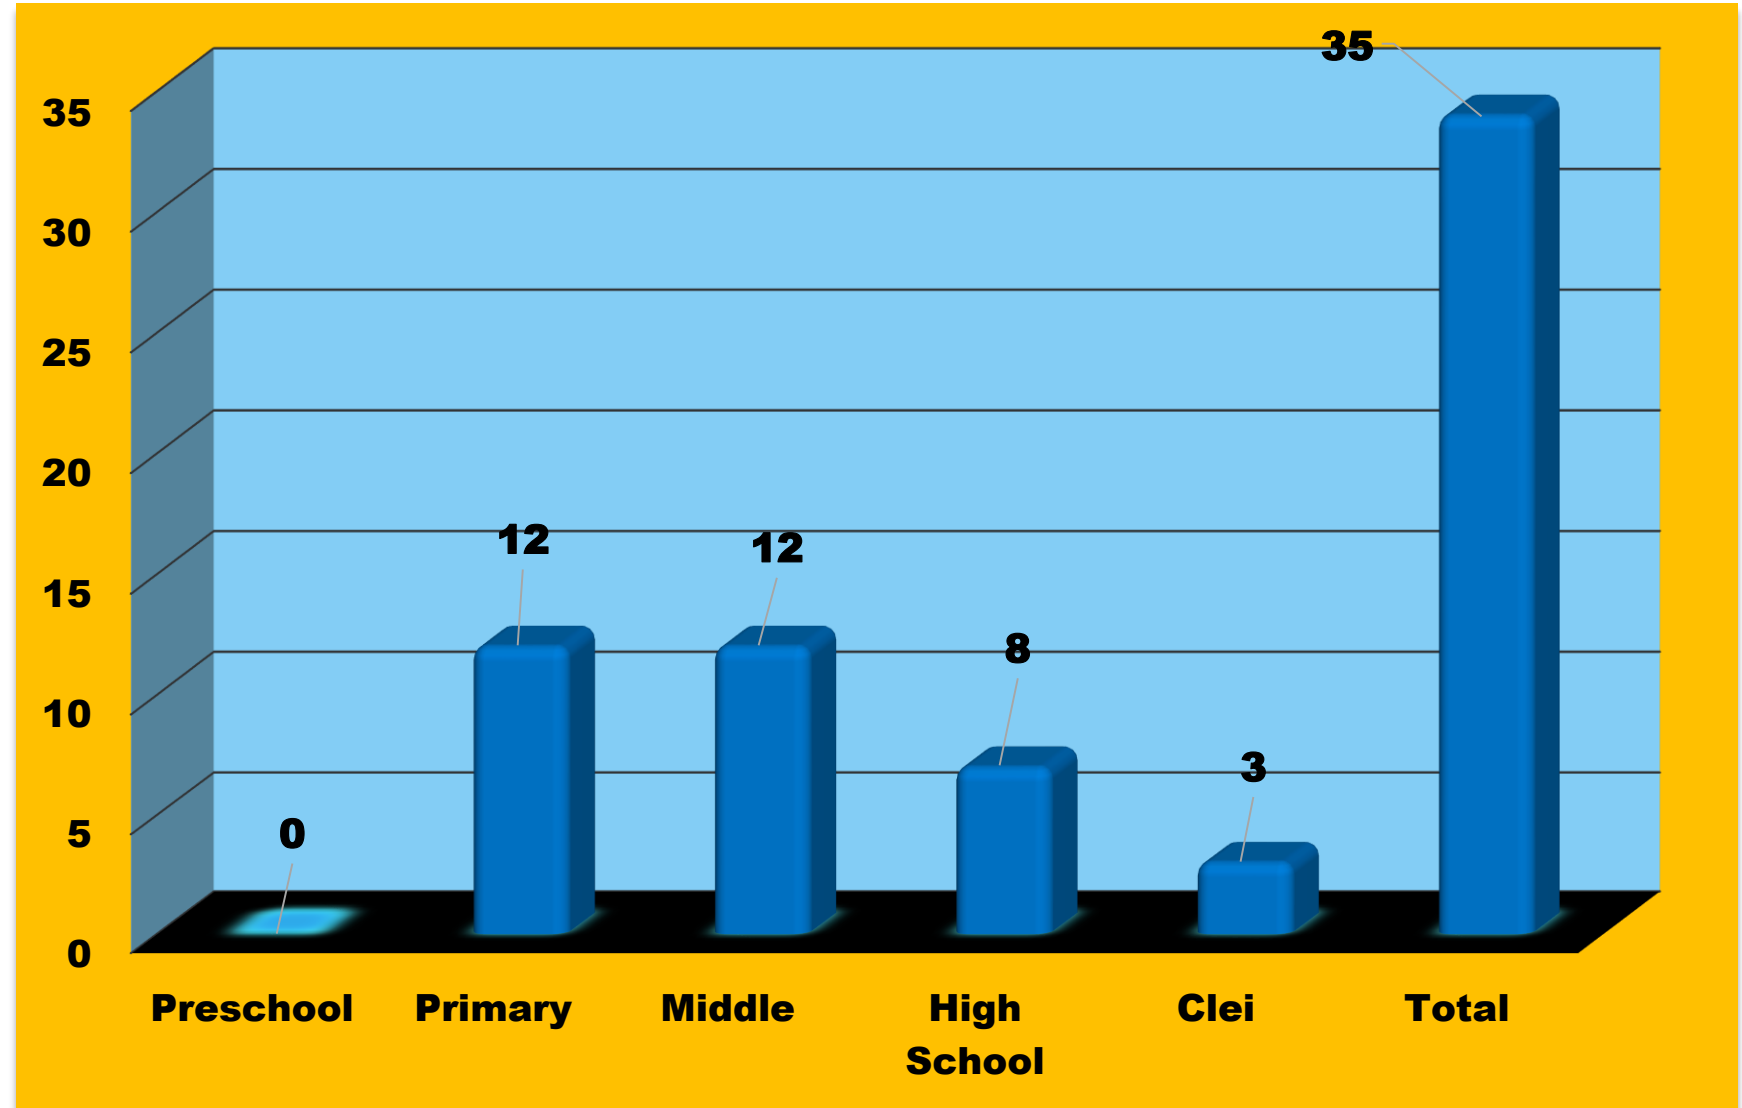

COMITÉ LOGÍSTICO:

EQUIPO ESTUDIANTIL

ISABELLA GARCIA 10-4 (Líder)

Number of Participants on the Qualifying Competition 2016

Gender

Participants for Categories

Categories for Levels

Musical Genres Performed

Musical Preferences by Gender

Winners For Levels