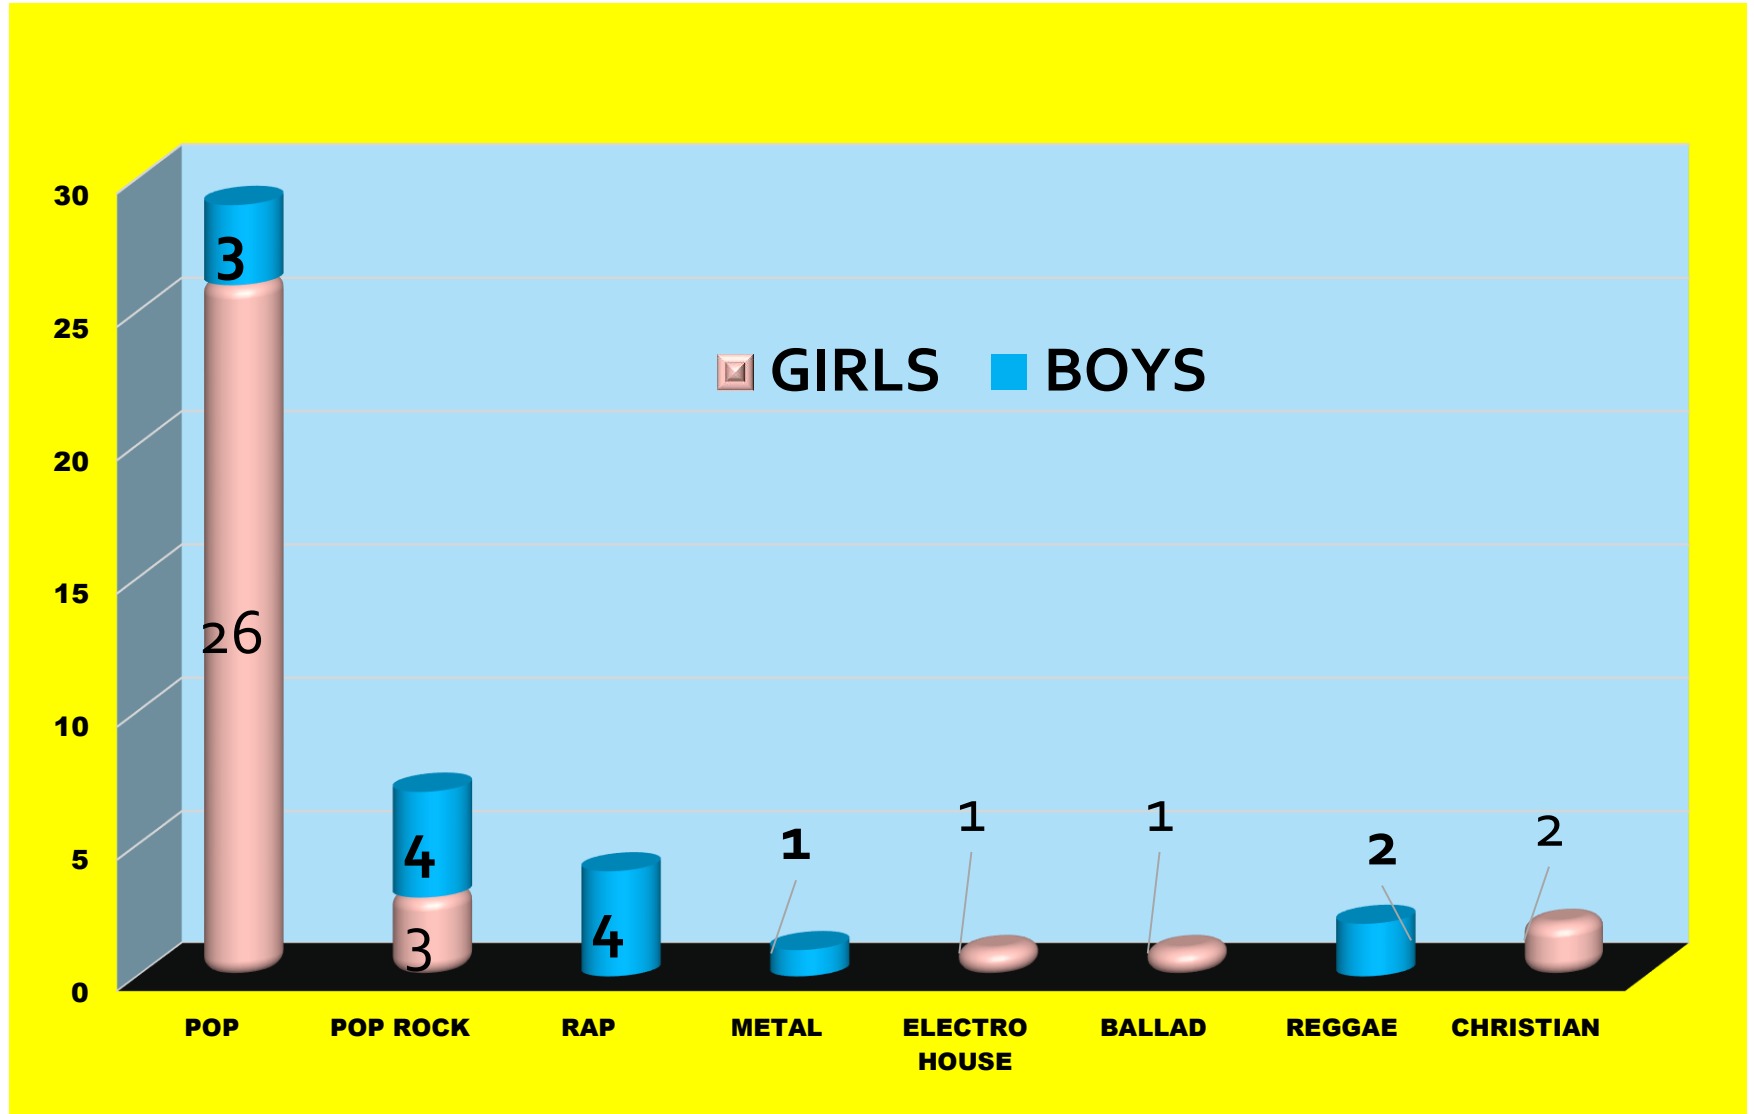

COMITÉ LOGÍSTICO:

EQUIPO ESTUDIANTIL

ISABELLA GARCIA 10-4 (Líder)

Number of Participants on the Qualifying Competition 2016

Gender

Participants for Categories

Categories for Levels

Musical Genres Performed

Musical Preferences by Gender

Winners For Levels